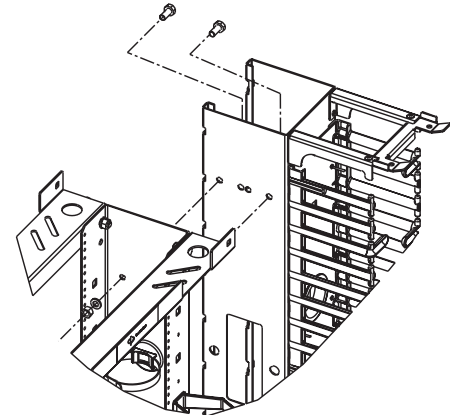

VPC Installation Instructions

Parts Description

QTY DESCRIPTION

- 1 Vertical manager
- 1 Door assembly
- 2 Door Stop Brackets
- 8 10-24 X 3/8" Phillip Screws
- 12 3/8-16x1 screws
- 12 3/8-16 hex nuts
- 12 3/8 lock washers

* A 9/16-inch socket wrench or equivalent is required.

Required Tools

- 9/16 in. Socket Wrench
- Phillips Head Screwdriver

1

Using a phillips head screwdriver, attach door stop brackets to vertical manager using (4) 10-24 X 3/8" screws per bracket.

2

Some components may be attached to packing material. Verify the vertical manager is orientated correctly by ensuring the arrow found on the center plate is pointing up.

3

Line up the mounting holes on the rack and manager. The smaller diameter mounting holes will be used for Siemon racks. For all other racks, cross-reference the mounting-hole locations on the rack channels and the VPC. Using the hardware provided, secure all hardware with a 9/16-inch socket wrench or equivalent. Repeat these steps to mount the VPC between two racks.