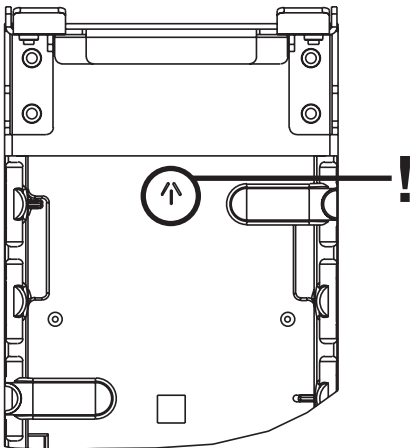

VPC Installation Instructions

Parts Description

QTY DESCRIPTION

- 1 Vertical manager
- 1 Door assembly
- 2 Door Stop Brackets
- 8 10-24 X 3/8" Phillip Screws
- 12 3/8-16x1 screws
- 12 3/8-16 hex nuts
- 12 3/8 lock washers

* A 9/16-inch socket wrench or equivalent is required.

Required Tools

- 9/16 in. Socket Wrench
- Phillips Head Screwdriver

1

Using a phillips head screwdriver, attach door stop brackets to vertical manager using (4) 10-24 X 3/8" screws per bracket.

2

Some components may be attached to packing material. Verify the vertical manager is orientated correctly by ensuring the arrow found on the center plate is pointing up.

3

Line up the mounting holes on the rack and manager. The smaller diameter mounting holes will be used for Siemon racks. For all other racks, cross-reference the mounting-hole locations on the rack channels and the VPC. Using the hardware provided, secure all hardware with a 9/16-inch socket wrench or equivalent. Repeat these steps to mount the VPC between two racks.