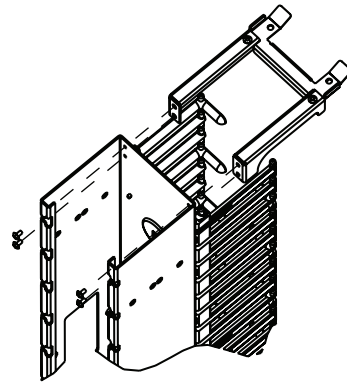

VPC Installation Instructions

Parts Description

QTY DESCRIPTION

- 1 Vertical manager
- 1 Door assembly
- 2 Door Stop Brackets
- 8 10-24 X 3/8" Phillip Screws
- 12 3/8-16x1 screws
- 12 3/8-16 hex nuts
- 12 3/8 lock washers

* A 9/16-inch socket wrench or equivalent is required.

Required Tools

- 9/16 in. Socket Wrench
- Phillips Head Screwdriver

1

Using a phillips head screwdriver, attach door stop brackets to vertical manager using (4) 10-24 X 3/8" screws per bracket.

2

Some components may be attached to packing material. Verify the vertical manager is orientated correctly by ensuring the arrow found on the center plate is pointing up.

3

Line up the mounting holes on the rack and manager. The smaller diameter mounting holes will be used for Siemon racks. For all other racks, cross-reference the mounting-hole locations on the rack channels and the VPC. Using the hardware provided, secure all hardware with a 9/16-inch socket wrench or equivalent. Repeat these steps to mount the VPC between two racks.