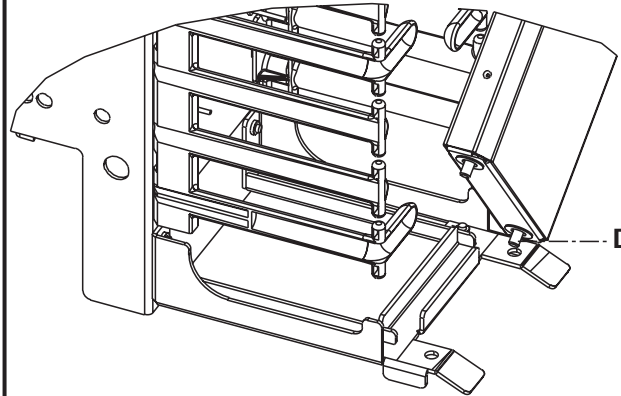

Door Pin

5 To install the door, place the bottom door pins into their respective holes on the bottom door ramp. Once the bottom pins are engaged push the top of the door into position. Move the top of the door slightly to ensure it is fully engaged.

To assist safe installations, comply with the following:

- A. Use caution when installing or modifying telecommunications circuits.
- B. Never touch uninsulated wire terminals unless the circuit has been disconnected.
- C. Never install this device in a wet location.
- D. Never install wiring during a lightning storm.

Siemon — Australia

Sydney, Australia
Tel: (61) 2 9452 2666

Siemon — CASA Central & South America

Bogota, Columbia
Tel: (011) 571 317 2121

Siemon — China

Beijing, P.R. China
Tel: (86) 10 6559 8860

Siemon — France

Paris, France
Tel: (33) 1 46 46 11 85

Siemon — Germany

Frankfurt, Germany
Tel: (49) (0) 69 97168 184

Siemon — Italy

Milano, Italy
Tel: (39) 02 64 672 209

Siemon — Japan

Tokyo, Japan
Tel: (03) 5437 1580

Siemon — Southeast Asia

Singapore
Tel: (65) 345 9119

Siemon — UK

Surrey, England
Tel: (44) (0) 1932 571771

Siemon — North America

Watertown, Connecticut
Tel: (1) 866-548-5814

www.siemon.com