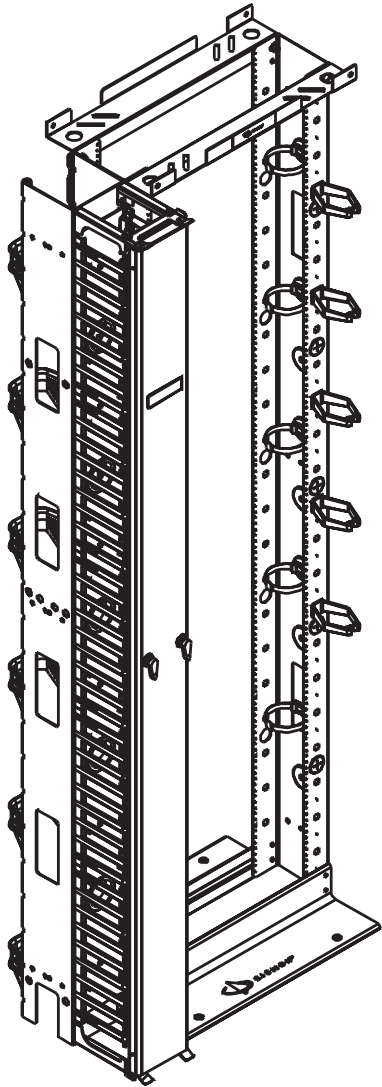

VPC Installation Instructions

Parts Description

QTY DESCRIPTION

- 1 Vertical manager
- 1 Door assembly
- 2 Door Stop Brackets
- 8 10-24 X 3/8" Phillip Screws
- 12 3/8-16x1 screws
- 12 3/8-16 hex nuts
- 12 3/8 lock washers

* A 9/16-inch socket wrench or equivalent is required.

Required Tools

- 9/16 in. Socket Wrench
- Phillips Head Screwdriver

1

Using a phillips head screwdriver, attach door stop brackets to vertical manager using (4) 10-24 X 3/8" screws per bracket.

2

Some components may be attached to packing material. Verify the vertical manager is orientated correctly by ensuring the arrow found on the center plate is pointing up.

3

Line up the mounting holes on the rack and manager. The smaller diameter mounting holes will be used for Siemon racks. For all other racks, cross-reference the mounting-hole locations on the rack channels and the VPC. Using the hardware provided, secure all hardware with a 9/16-inch socket wrench or equivalent. Repeat these steps to mount the VPC between two racks.

Door Pin

5 To install the door, place the bottom door pins into their respective holes on the bottom door ramp. Once the bottom pins are engaged push the top of the door into position. Move the top of the door slightly to ensure it is fully engaged.