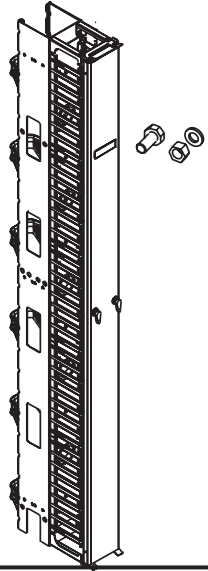

VPC Installation Instructions

Parts Description

QTY DESCRIPTION

- 1 Vertical manager
- 1 Door assembly
- 2 Door Stop Brackets
- 8 10-24 X 3/8" Phillip Screws
- 12 3/8-16x1 screws
- 12 3/8-16 hex nuts
- 12 3/8 lock washers

* A 9/16-inch socket wrench or equivalent is required.

Required Tools

- 9/16 in. Socket Wrench
- Phillips Head Screwdriver

1

Using a phillips head screwdriver, attach door stop brackets to vertical manager using (4) 10-24 X 3/8" screws per bracket.

2

Some components may be attached to packing material. Verify the vertical manager is orientated correctly by ensuring the arrow found on the center plate is pointing up.

3

Line up the mounting holes on the rack and manager. The smaller diameter mounting holes will be used for Siemon racks. For all other racks, cross-reference the mounting-hole locations on the rack channels and the VPC. Using the hardware provided, secure all hardware with a 9/16-inch socket wrench or equivalent. Repeat these steps to mount the VPC between two racks.

Door Pin

5 To install the door, place the bottom door pins into their respective holes on the bottom door ramp. Once the bottom pins are engaged push the top of the door into position. Move the top of the door slightly to ensure it is fully engaged.