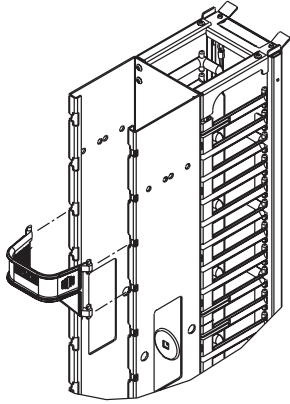

VPC Installation Instructions

4 Install the (6) channel retainers on rear of the manager.

Note: Managers fit loosely for easy hinging. To secure managers, squeeze sides and slide down into locking position.