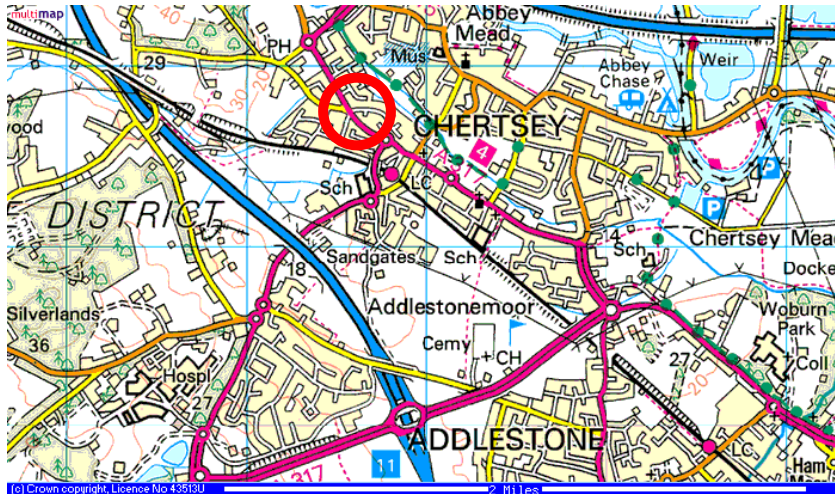

## Directions to Siemon UK, Chertsey

Take exit 11 off the M25 signed Chertsey.  
 From M25 travelling South take the first exit left / from M25 travelling North take the third exit right.  
 Proceed down the dual carriageway to the roundabout and turn left.  
 Go straight over at the traffic lights, continue to the T-Junction and turn left.  
 Follow this road into Chertsey and continue through the town over the mini-roundabout.  
 The Siemon building is on the right as you get to the edge of Chertsey town, opposite the Chertsey museum.  
 Turn immediately right after the Siemon building into Colonels Lane.  
 Turn right again and you can park in Siemon visitor parking.