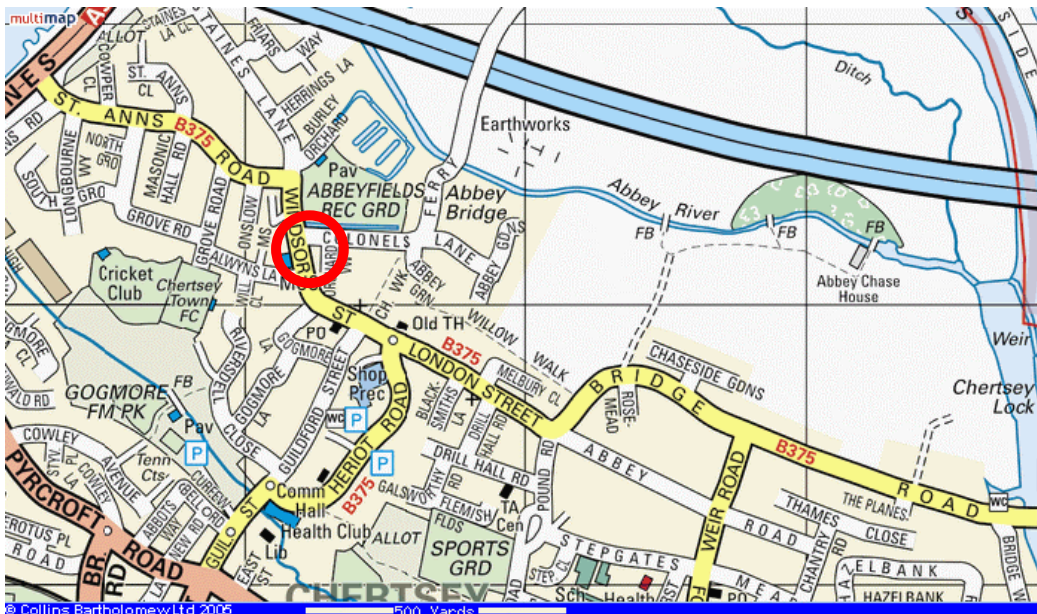

## Directions to Siemon UK, Chertsey

Take exit 11 off the M25 signed Chertsey.  
 From M25 travelling South take the first exit left / from M25 travelling North take the third exit right.  
 Proceed down the dual carriageway to the roundabout and turn left.  
 Go straight over at the traffic lights, continue to the T-Junction and turn left.  
 Follow this road into Chertsey and continue through the town over the mini-roundabout.  
 The Siemon building is on the right as you get to the edge of Chertsey town, opposite the Chertsey museum.  
 Turn immediately right after the Siemon building into Colonels Lane.  
 Turn right again and you can park in Siemon visitor parking.