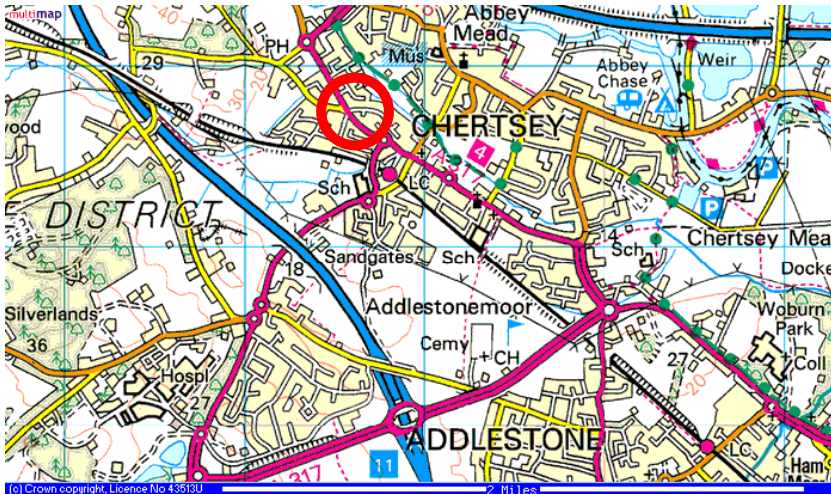

## Directions to Siemon UK, Chertsey

Take exit 11 off the M25 signed Chertsey.  
 From M25 travelling South take the first exit left / from M25 travelling North take the third exit right.  
 Proceed down the dual carriageway to the roundabout and turn left.  
 Go straight over at the traffic lights, continue to the T-Junction and turn left.  
 Follow this road into Chertsey and continue through the town over the mini-roundabout.  
 The Siemon building is on the right as you get to the edge of Chertsey town, opposite the Chertsey museum.  
 Turn immediately right after the Siemon building into Colonels Lane.  
 Turn right again and you can park in Siemon visitor parking.