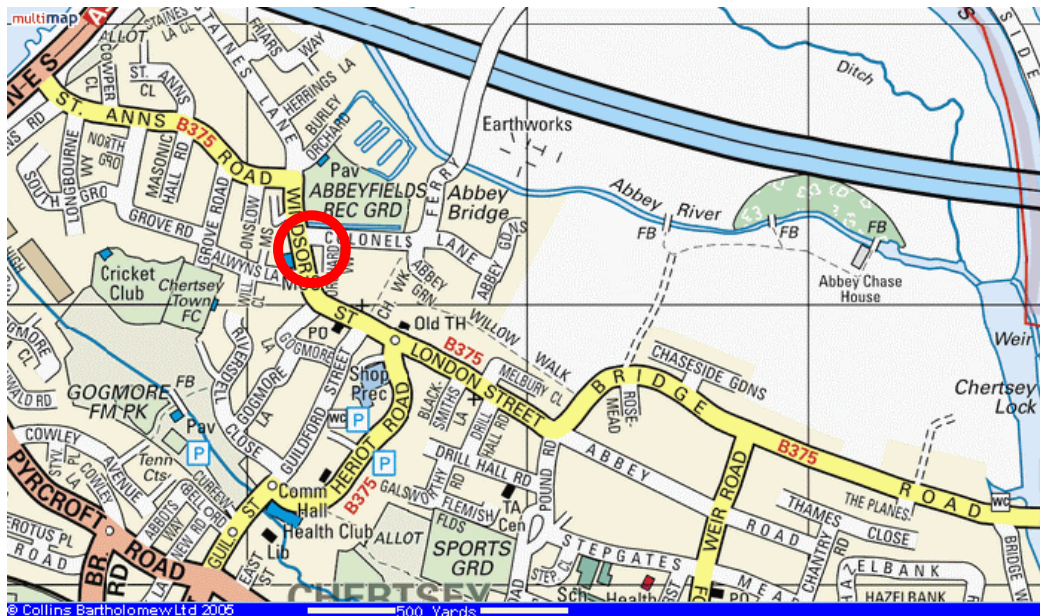

## Directions to Siemon UK, Chertsey

Take exit 11 off the M25 signed Chertsey.  
 From M25 travelling South take the first exit left / from M25 travelling North take the third exit right.  
 Proceed down the dual carriageway to the roundabout and turn left.  
 Go straight over at the traffic lights, continue to the T-Junction and turn left.  
 Follow this road into Chertsey and continue through the town over the mini-roundabout.  
 The Siemon building is on the right as you get to the edge of Chertsey town, opposite the Chertsey museum.  
 Turn immediately right after the Siemon building into Colonels Lane.  
 Turn right again and you can park in Siemon visitor parking.